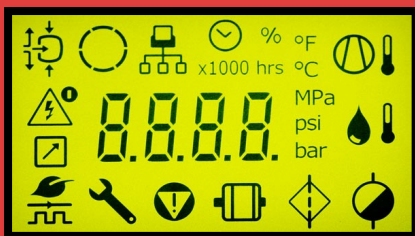

AZ DISPLAYS, Inc.

Complete LCD Solutions

A ZETTLER GROUP COMPANY

E-CATALOG

TFT DISPLAYS

MONOCHROME DISPLAYS

CUSTOM GLASS DISPLAYS

DEVELOPMENT KITS